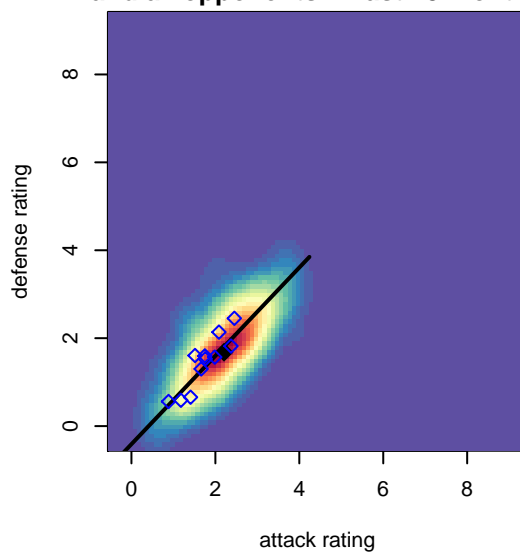

HSC Fury B99

Hillsboro SC
 Hillboro, OR
 B99 total strength=1361
 attack=9.08 defense=5.37
 spr league = Win OYS B99 Div 1

alt names used:
 HILLSBORO SCHSC FURY
 HSC Fury

Venues played:
 2014 PCU Summer Classic U14-U15 Red
 2014 Win OYS B99 Division 1

**attack and defense variance (black dot)
relative to other teams
and top 10 in region**

**attack and defense rating
relative to others at age
and all opponents in last 13 months**

**attack and defense rating
relative to others at age
and all opponents in last 13 months**

Performance relative to 13 month average

Performance relative to 13 month average

Distribution of opponents
 Red = Lose zone, Blue = Win zone, Green = Even
 Black line separates win/lose zones

lot. A=Neither has attack advantage, B=Opponent has both attack and defense advantage, C=Opponent has both attack and defense disadvantage, D=Both have