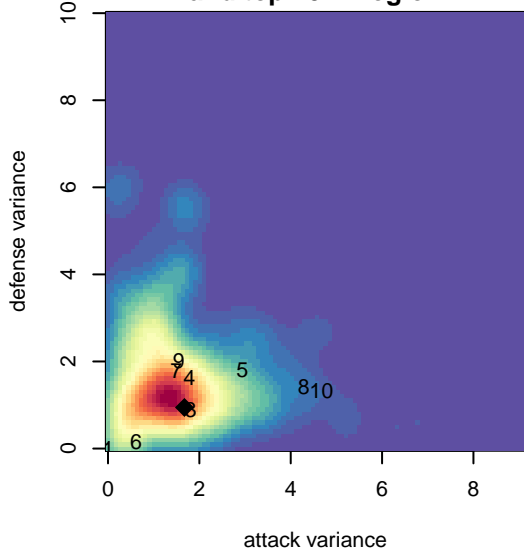

HSC Fury B99

Hillsboro SC
 Hillboro, OR
 B99 total strength=1361
 attack=9.08 defense=5.37
 spr league = Win OYS B99 Div 1

alt names used:
 HILLSBORO SCHSC FURY
 HSC Fury

Venues played:
 2014 PCU Summer Classic U14-U15 Red
 2014 Win OYS B99 Division 1

**attack and defense variance (black dot)
relative to other teams
and top 10 in region**

**attack and defense rating
relative to others at age
and all opponents in last 13 months**

**attack and defense rating
relative to others at age
and all opponents in last 13 months**

Performance relative to 13 month average

Performance relative to 13 month average

Distribution of opponents
 Red = Lose zone, Blue = Win zone, Green = Even
 Black line separates win/lose zones

lot. A=Neither has attack advantage, B=Opponent has both attack and defense advantage, C=Opponent has both attack and defense disadvantage, D=Both have